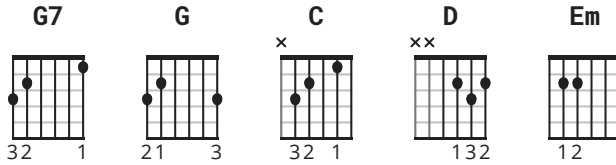

# Amazing Grace chords by Misc Praise Songs

Difficulty: novice  
Tuning: E A D G B E  
Key: G

## STRUMMING

70 bpm

**G7**  
e|----|  
B|--3--|  
G|--4--|  
D|--3--|  
A|----|  
E|--3--|

[Refrain]

**G G7 C G**  
Amazing Grace! (how sweet the sound)  
**D**  
That saved a wretch like me!  
**G G7 C G**  
I once was lost, but now am found,  
**Em D G**  
Was blind, but now I see.

[Verse]

**G G7 C G**  
'Twas grace that taught my heart to fear,  
**D**  
And grace my fears relieved.  
**G G7 C G**  
How precious did that grace appear,  
**Em D G**  
The hour I first believed.

[Verse]

[Refrain]

**G G7 C G**  
Amazing Grace! (how sweet the sound)  
**D**  
That saved a wretch like me!  
**G G7 C G**  
I once was lost, but now am found,  
**Em D G**  
Was blind, but now I see.