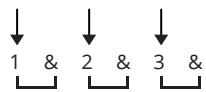

G7
e|----|
B|--3--|
G|--4--|
D|--3--|
A|----|
E|--3--|

[Refrain]

G G7 C G
Amazing Grace! (how sweet the sound)
D
That saved a wretch like me!
G G7 C G
I once was lost, but now am found,
Em D G
Was blind, but now I see.

[Verse]

G G7 C G
'Twas grace that taught my heart to fear,
D
And grace my fears relieved.
G G7 C G
How precious did that grace appear,
Em D G
The hour I first believed.

[Verse]

G G7 C G
Through many dangers, toils and snares
D
We have already come
G G7 C G
'Twas grace hath brought us safe thus far
Em D G
And grace will lead us home

[Verse]

G G7 C G
When we've been there ten thousand years,
D
Bright shining as the sun,
G G7 C G
We've no less days to sing God's praise
Em D G
Than when we first begun.

[Refrain]

G G7 C G
Amazing Grace! (how sweet the sound)
D
That saved a wretch like me!
G G7 C G
I once was lost, but now am found,
Em D G
Was blind, but now I see.